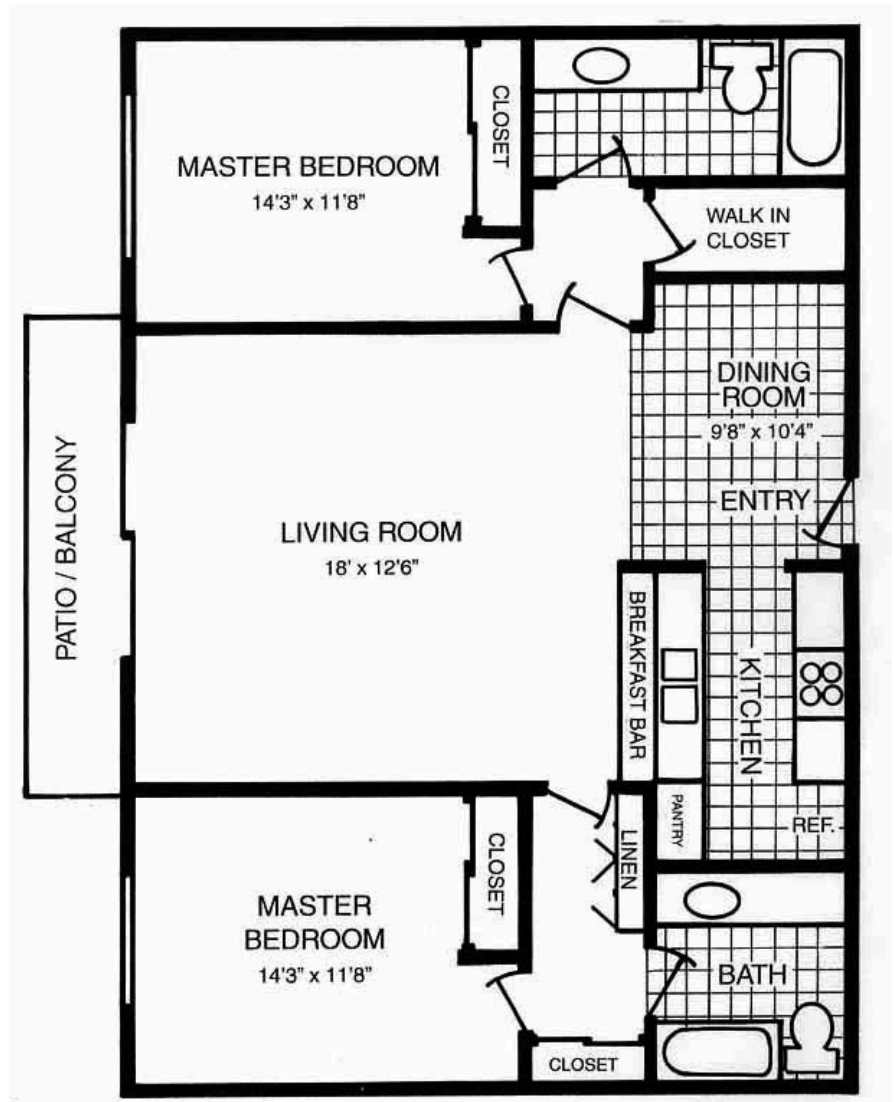

## 2 Bed 2 Bath

2 bed 2 bath  
1025sq ft \$2000 - \$2100\*

### Features

- Spacious Floor Plans
- Stainless Steel Appliances
- Porcelain Tile Flooring
- Walk-in Closets
- Mirrored Closet Doors
- Extra Linen Cabinets
- Large Patios, Balconies, and Yards
- Air Conditioning
- Ceiling Fans
- Accent Wall
- Self-cleaning Gas Stoves
- Gas Heating
- LED Lighting
- Vertical Blinds

Our most extensive two-bedroom makes it easy to choose your new home. The master bedroom features a Roman-style tub and mirrored closet doors. The guest bathroom features a standard size tub. A breakfast bar is just one of many features.