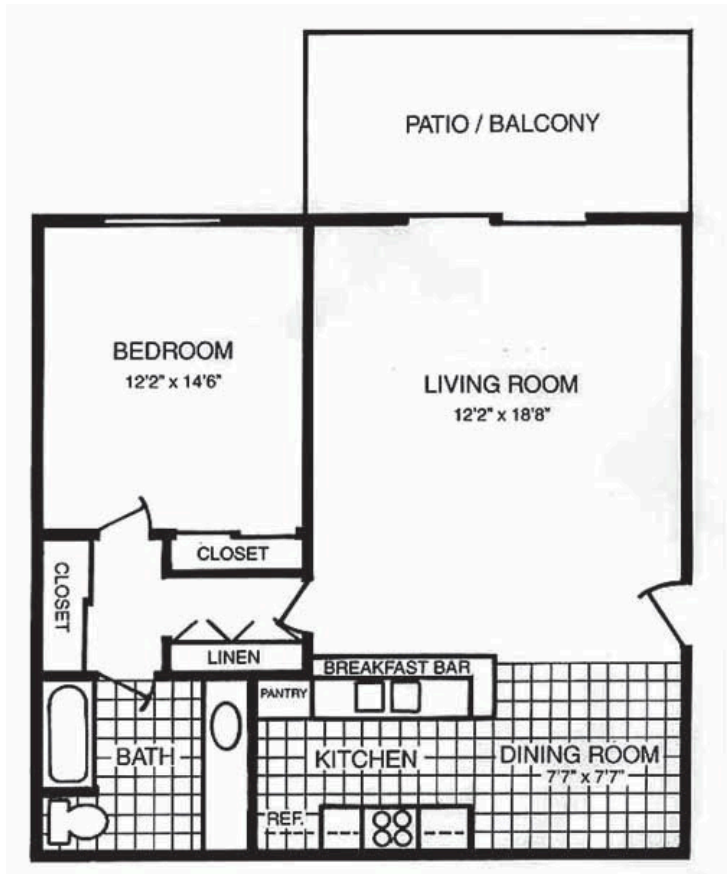

1 Bed 1 Bath

1 bed 1 bath

750 sq ft \$1800 - \$1875*

Features

- Spacious Floor Plans
- Stainless Steel Appliances
- Porcelain Tile Flooring
- Walk-in Closets
- Mirrored Closet Doors
- Extra Linen Cabinets
- Large Patios, Balconies, and Yards
- Air Conditioning
- Ceiling Fans
- Accent Wall
- Self-cleaning Gas Stoves
- Gas Heating
- LED Lighting
- Vertical Blinds

This newly remodeled one-bedroom features stainless steel appliances, ceramic tile floors, ceiling fans, and mirrored closet doors. Enjoy outdoor living from the privacy of your patio.