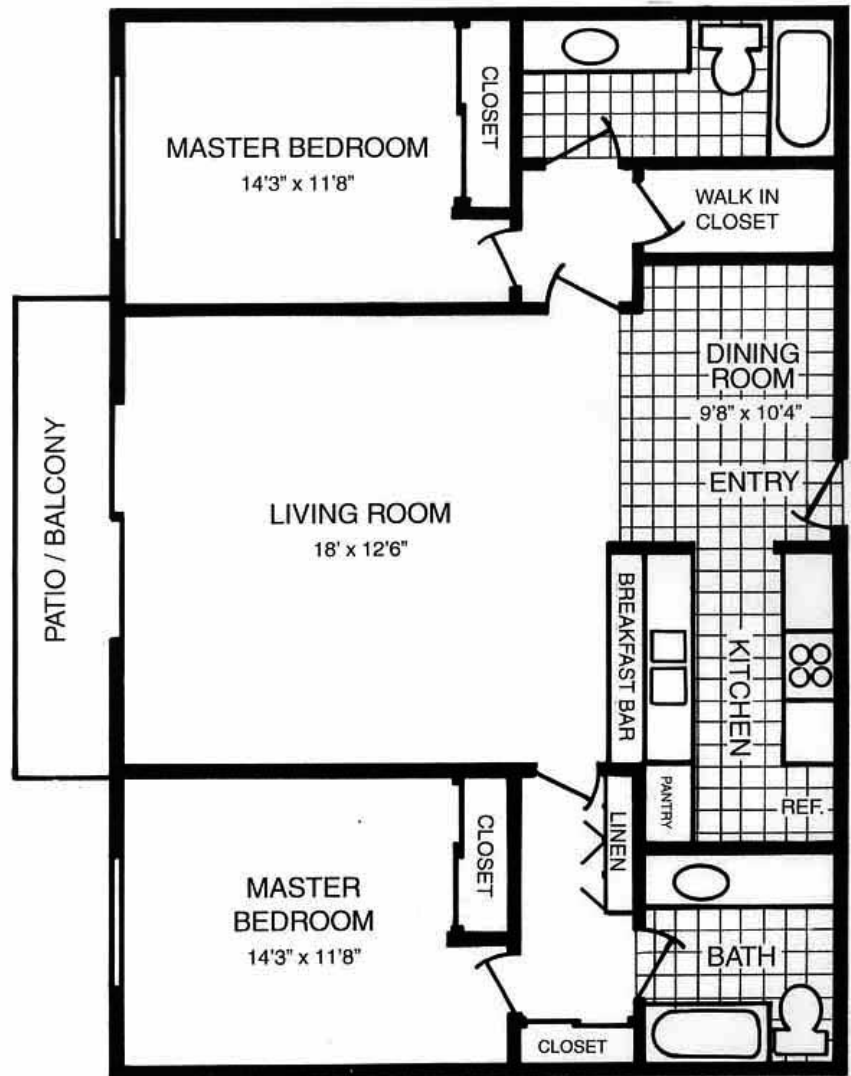

2 Bed 2 Bath

2 bed 2 bath
1025sq ft \$1800 - \$1900*

Features

- Spacious Floor Plans
- Stainless Steel Appliances
- Porcelain Tile Flooring
- Walk-in Closets
- Mirrored Closet Doors
- Extra Linen Cabinets
- Large Patios, Balconies, and Yards
- Air Conditioning
- Ceiling Fans
- Accent Wall
- Self-cleaning Gas Stoves
- Gas Heating
- LED Lighting
- Vertical Blinds

Our most extensive two-bedroom makes it easy to choose your new home. The master bedroom features a Roman-style tub and mirrored closet doors. The guest bathroom features a standard size tub. A breakfast bar is just one of many features.